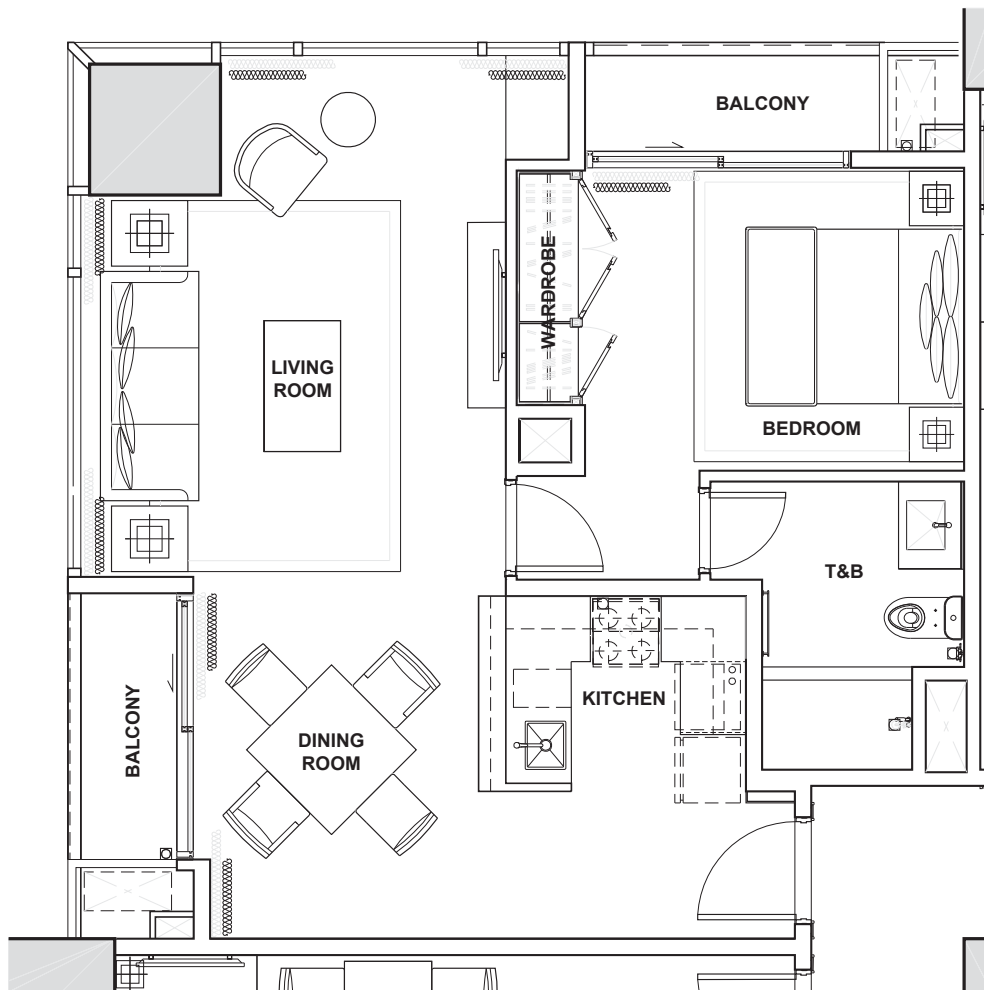

SHANG SALCEDO
PLACE

1-BEDROOM TYPICAL

(UNIT E) 66 SQM

HLURB LTS # 27020

All areas are approximate, subject to change, and may vary based on actual site condition.

The particulars, details and visuals shown herein are based on present plans and are primarily intended to give a general idea of the project. As such, they are not to be relied upon as statements of fact. Buyers are invited to verify their factual correctness as the contents herein are subject to change without prior notice and do not constitute part of an offer or contract.