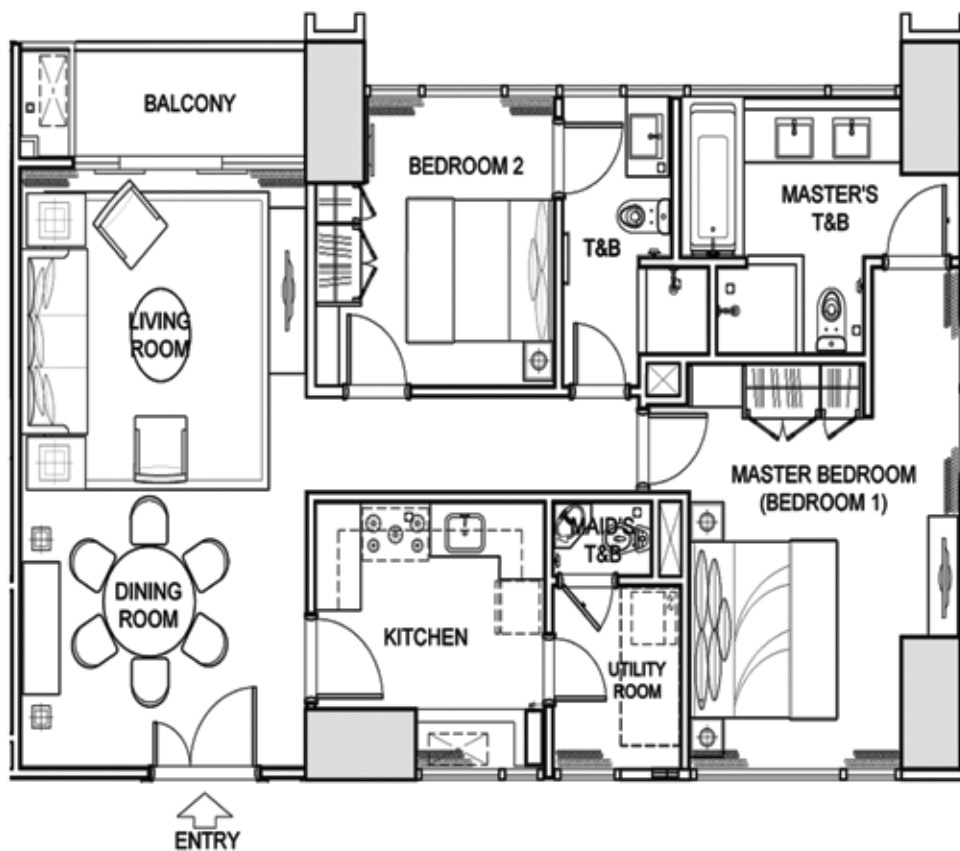

SHANG SALCEDO
PLACE

2-BEDROOM PREMIERE

(UNIT D) 104 SQM

HLURB LTS # 27020

All areas are approximate, subject to change, and may vary based on actual site condition.

The particulars, details and visuals shown herein are based on present plans and are primarily intended to give a general idea of the project. As such, they are not to be relied upon as statements of fact. Buyers are invited to verify their factual correctness as the contents herein are subject to change without prior notice and do not constitute part of an offer or contract.