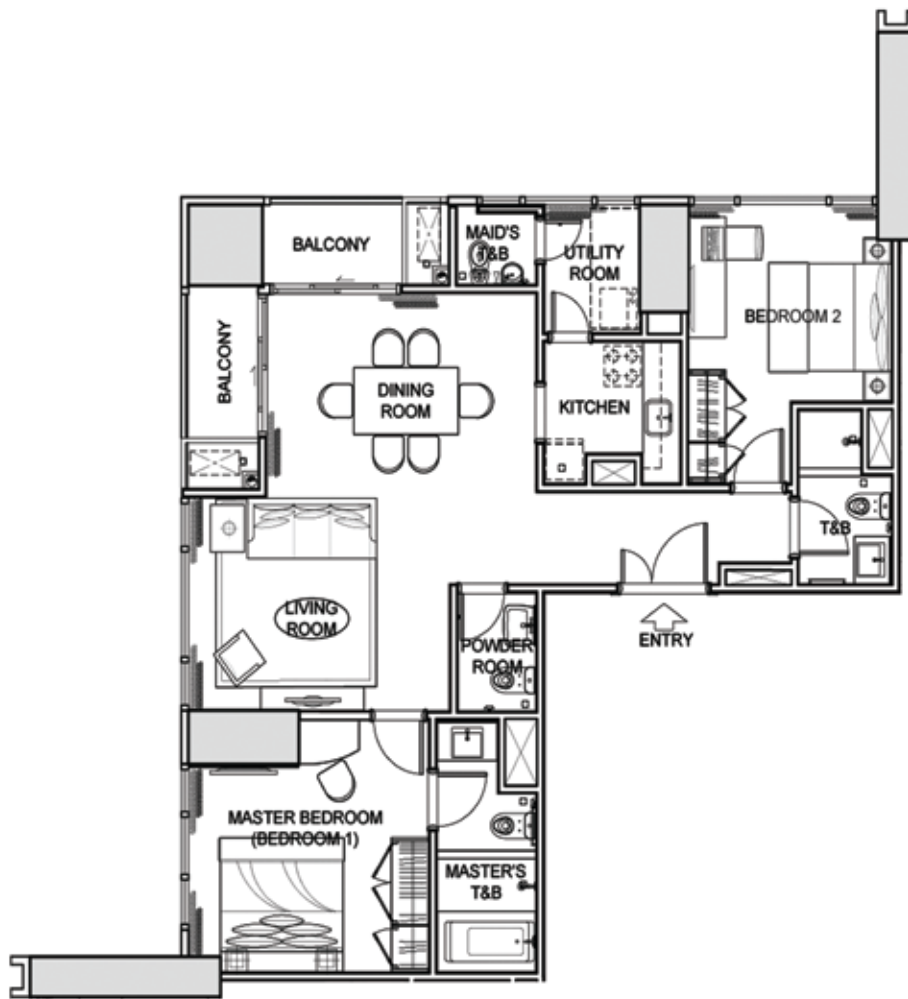

SHANG SALCEDO
PLACE

2-BEDROOM PREMIERE

(UNIT F) 102 SQM

HLURB LTS # 27020

All areas are approximate, subject to change, and may vary based on actual site condition.

The particulars, details and visuals shown herein are based on present plans and are primarily intended to give a general idea of the project. As such, they are not to be relied upon as statements of fact. Buyers are invited to verify their factual correctness as the contents herein are subject to change without prior notice and do not constitute part of an offer or contract.