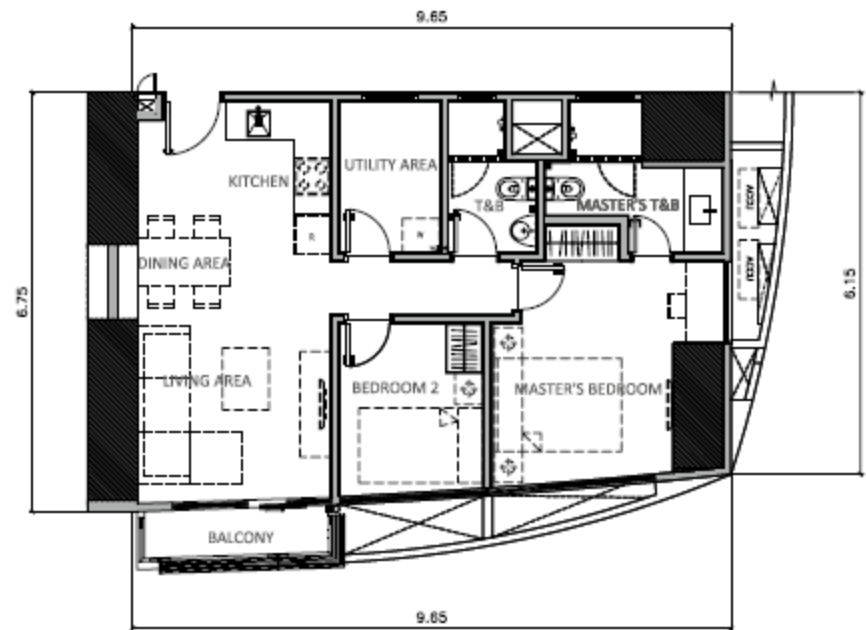

TWO BEDROOM CORNER UNIT WITH BALCONY

5th - 63rd floors

*72.21 - 73.56 sqm
Inclusive of 3.09 sqm balcony*

*67.92 - 69.0 sqm
Inclusive of 3.09 sqm balcony*