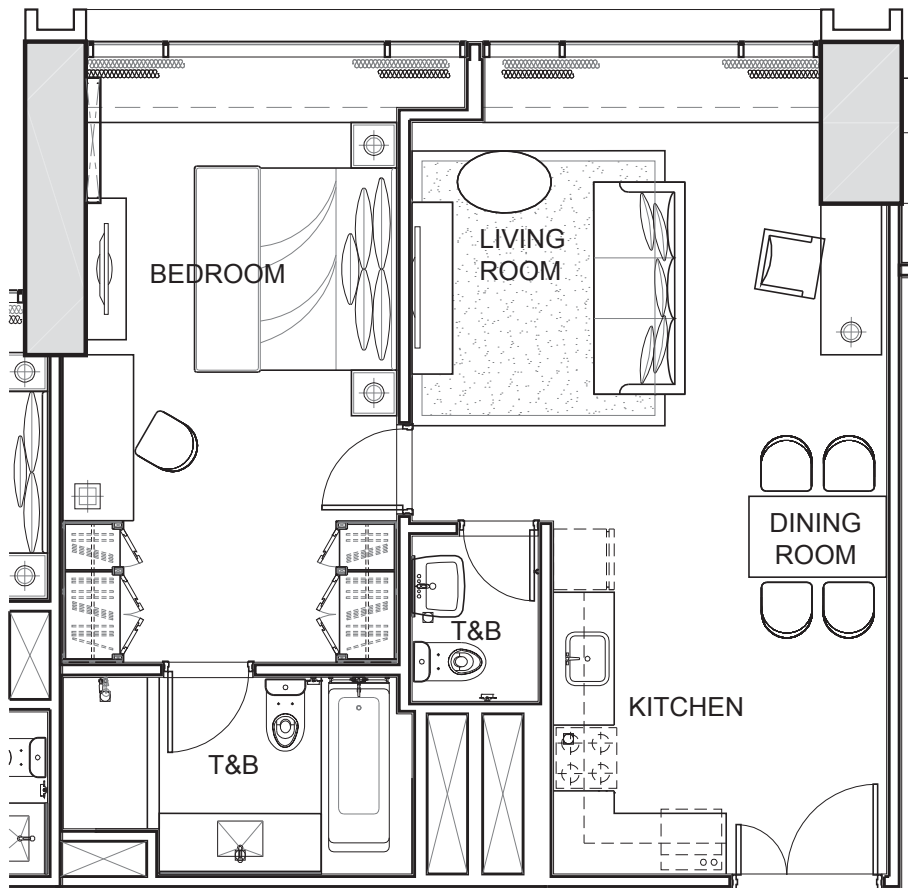

SHANG SALCEDO
PLACE

1-BEDROOM PREMIERE

(UNIT E) 70 SQM

HLURB LTS # 27020

All areas are approximate, subject to change, and may vary based on actual site condition.

The particulars, details and visuals shown herein are based on present plans and are primarily intended to give a general idea of the project. As such, they are not to be relied upon as statements of fact. Buyers are invited to verify their factual correctness as the contents herein are subject to change without prior notice and do not constitute part of an offer or contract.

SHANG SALCEDO
PLACE

1-BEDROOM PREMIERE

(UNIT G) 70 SQM

HLURB LTS # 27020

All areas are approximate, subject to change, and may vary based on actual site condition.

The particulars, details and visuals shown herein are based on present plans and are primarily intended to give a general idea of the project. As such, they are not to be relied upon as statements of fact. Buyers are invited to verify their factual correctness as the contents herein are subject to change without prior notice and do not constitute part of an offer or contract.