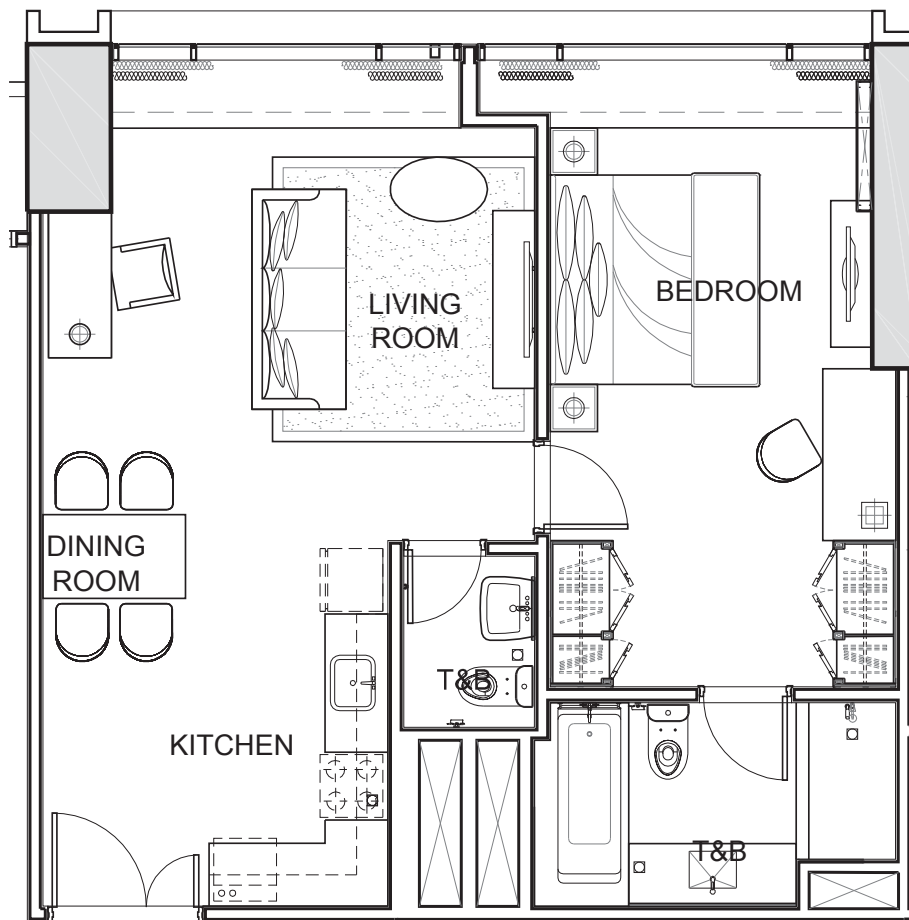

SHANG SALCEDO
PLACE

1-BEDROOM PREMIERE

(UNIT E) 70 SQM

HLURB LTS # 27020

All areas are approximate, subject to change, and may vary based on actual site condition.

The particulars, details and visuals shown herein are based on present plans and are primarily intended to give a general idea of the project. As such, they are not to be relied upon as statements of fact. Buyers are invited to verify their factual correctness as the contents herein are subject to change without prior notice and do not constitute part of an offer or contract.

SHANG SALCEDO
PLACE

1-BEDROOM PREMIERE

(UNIT G) 70 SQM

HLURB LTS # 27020

All areas are approximate, subject to change, and may vary based on actual site condition.

The particulars, details and visuals shown herein are based on present plans and are primarily intended to give a general idea of the project. As such, they are not to be relied upon as statements of fact. Buyers are invited to verify their factual correctness as the contents herein are subject to change without prior notice and do not constitute part of an offer or contract.