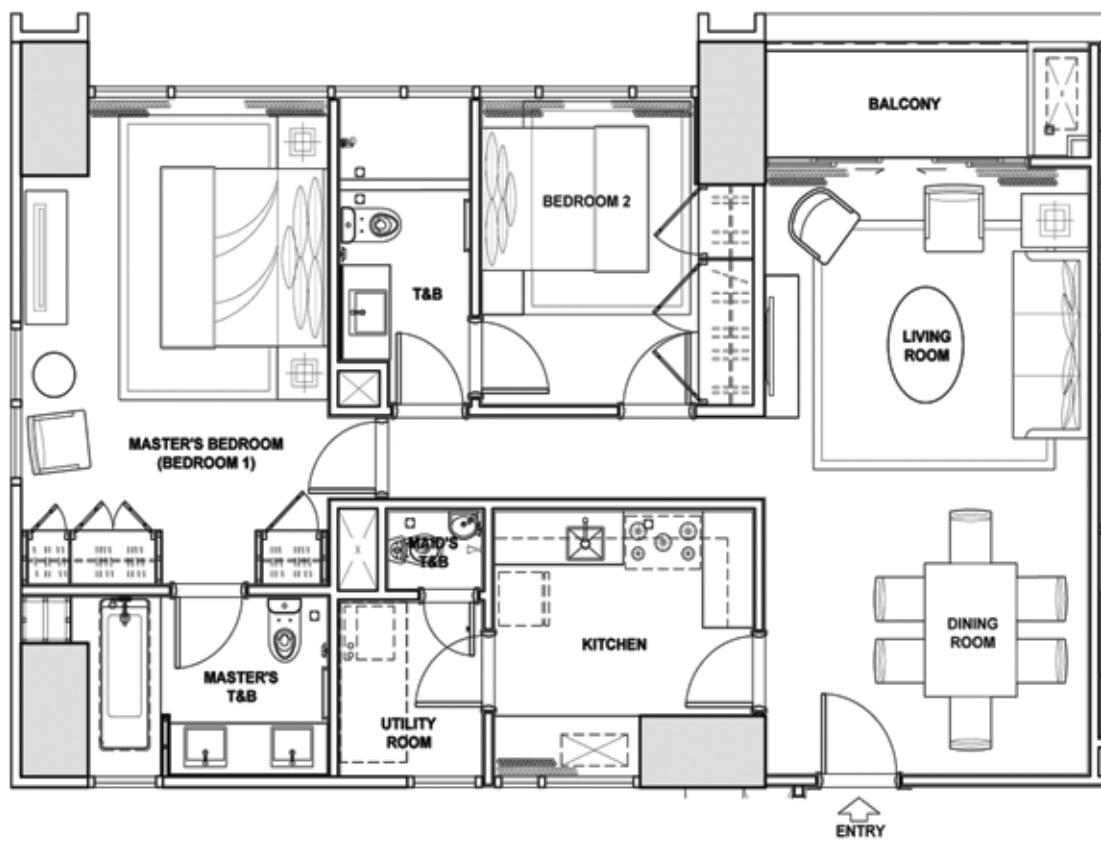

SHANG SALCEDO  
PLACE

2-BEDROOM TYPICAL

(UNIT A) 104 SQM

HLURB LTS # 27020

All areas are approximate, subject to change, and may vary based on actual site condition.

The particulars, details and visuals shown herein are based on present plans and are primarily intended to give a general idea of the project. As such, they are not to be relied upon as statements of fact. Buyers are invited to verify their factual correctness as the contents herein are subject to change without prior notice and do not constitute part of an offer or contract.